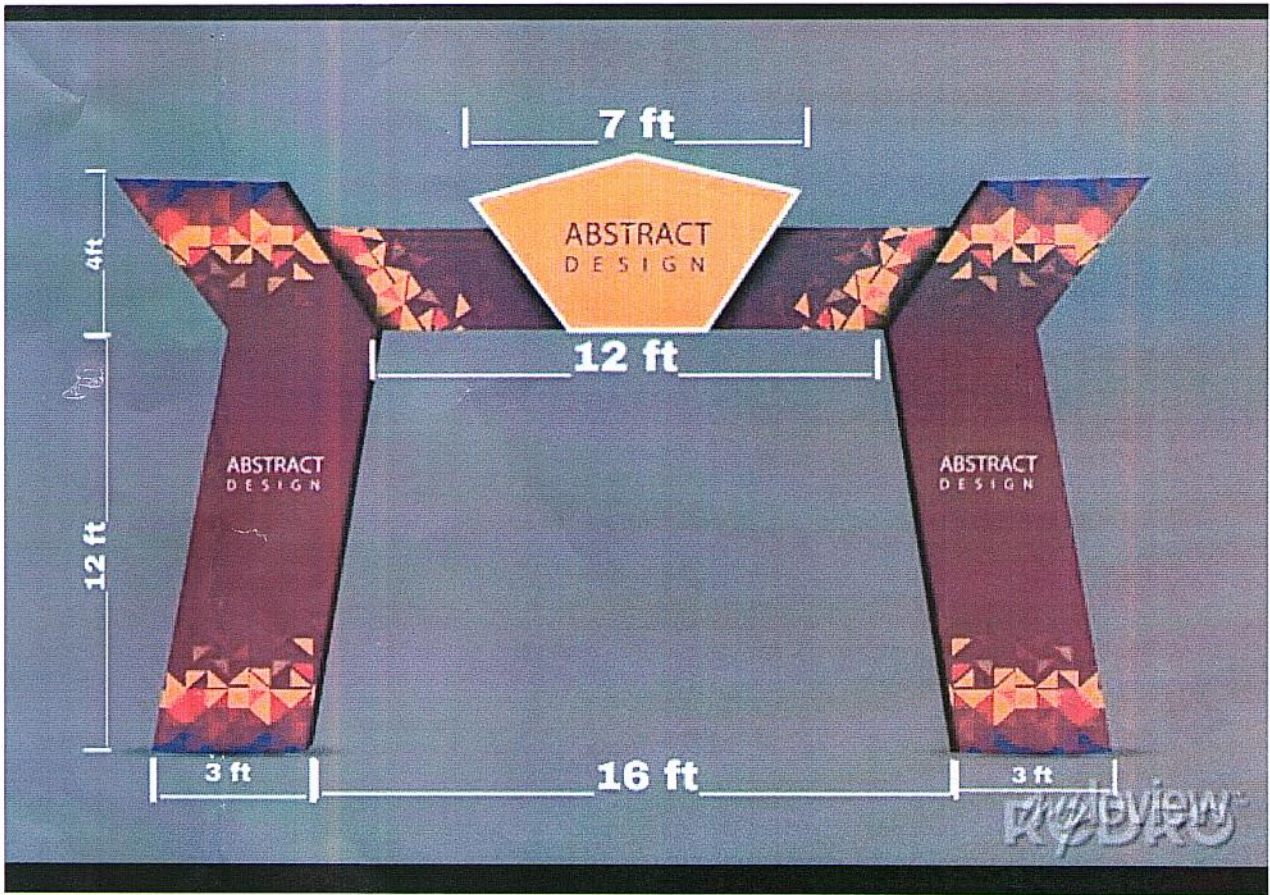

GOVERNMENT COLLEGE OF ENGINEERING, AMRAVATI - 444604
(An Autonomous Institute of Govt. of Maharashtra)
"Towards Global Technological Excellence"

Central India's Biggest Technical Festival

PRAJWALAN'23

...Igniting minds

Web: <https://www.gcoea.ac.in/>
Web: techfest.prajwalan

Email: techfest.prajwalan22@gcoea.ac.in

Fax: 0721-2531929
Phone: 0721-2531930

Handwritten: 5119.577 R.03/2/2023

QUOTATION INVITATION

To,

.....

Subject : Quotation for providing and fixing Pandal Tents including Green Mats for floor, Catering Tables and a dais on 20th and 21st Feb 2023

Dear Sir/Madam,

The Institute is going to organize a National Level Tech Fest, PRAJWALAN on 20th and 21st Feb 2023. I kindly request you to quote your lowest reasonable rates for the following items mentioned in table.

Provide your quotation in sealed cover so as to reach undersigned on or before 13th Feb 2023, 5:00 pm

Sr. No.	Items	Size / Quantity
1	Curtain for Art Exhibition	Length 80 ft x breadth 9 ft
2	Pandal Tent(For Food stalls)	12 ft x12 ft (7 Nos)
3	Green mats for food stalls	Requirement according to the size of pendal tent
4	Catering Tables (Steel) along with table cover and decorative cloth freel	30 Nos (of Size 6x1.5)
5	Dais for displaying GCOEA and Prajwalan covered from all the sides and top with BLUE carpet and decorative cloth freel on all the sizes	2 Nos [6 ft length x 3 ft breadth (3 ft height)]
6	Providing and fitting steel gates frames on entrance road along with fitting of printed Prajwalan banners from both the sides at the entrance gate	As mention in Fig No 1

NOTE : The decorators will have fix the other necessary items for college decoration too.

TERMS AND CONDITIONS:

Validity : The rates offered should be valid for 30days from the date of opening of quotation

Delivery : Rates quoted will be considered for delivery and fixing in college premises

Payment : 100% payment shall be made after providing and fixing all items

Taxes : Rates should be inclusive of all taxes

Prajwalan'22

Principal
Government College of Engineering
Amravati

Fig No 1

Principal
Government College of Engineering,
Amravati